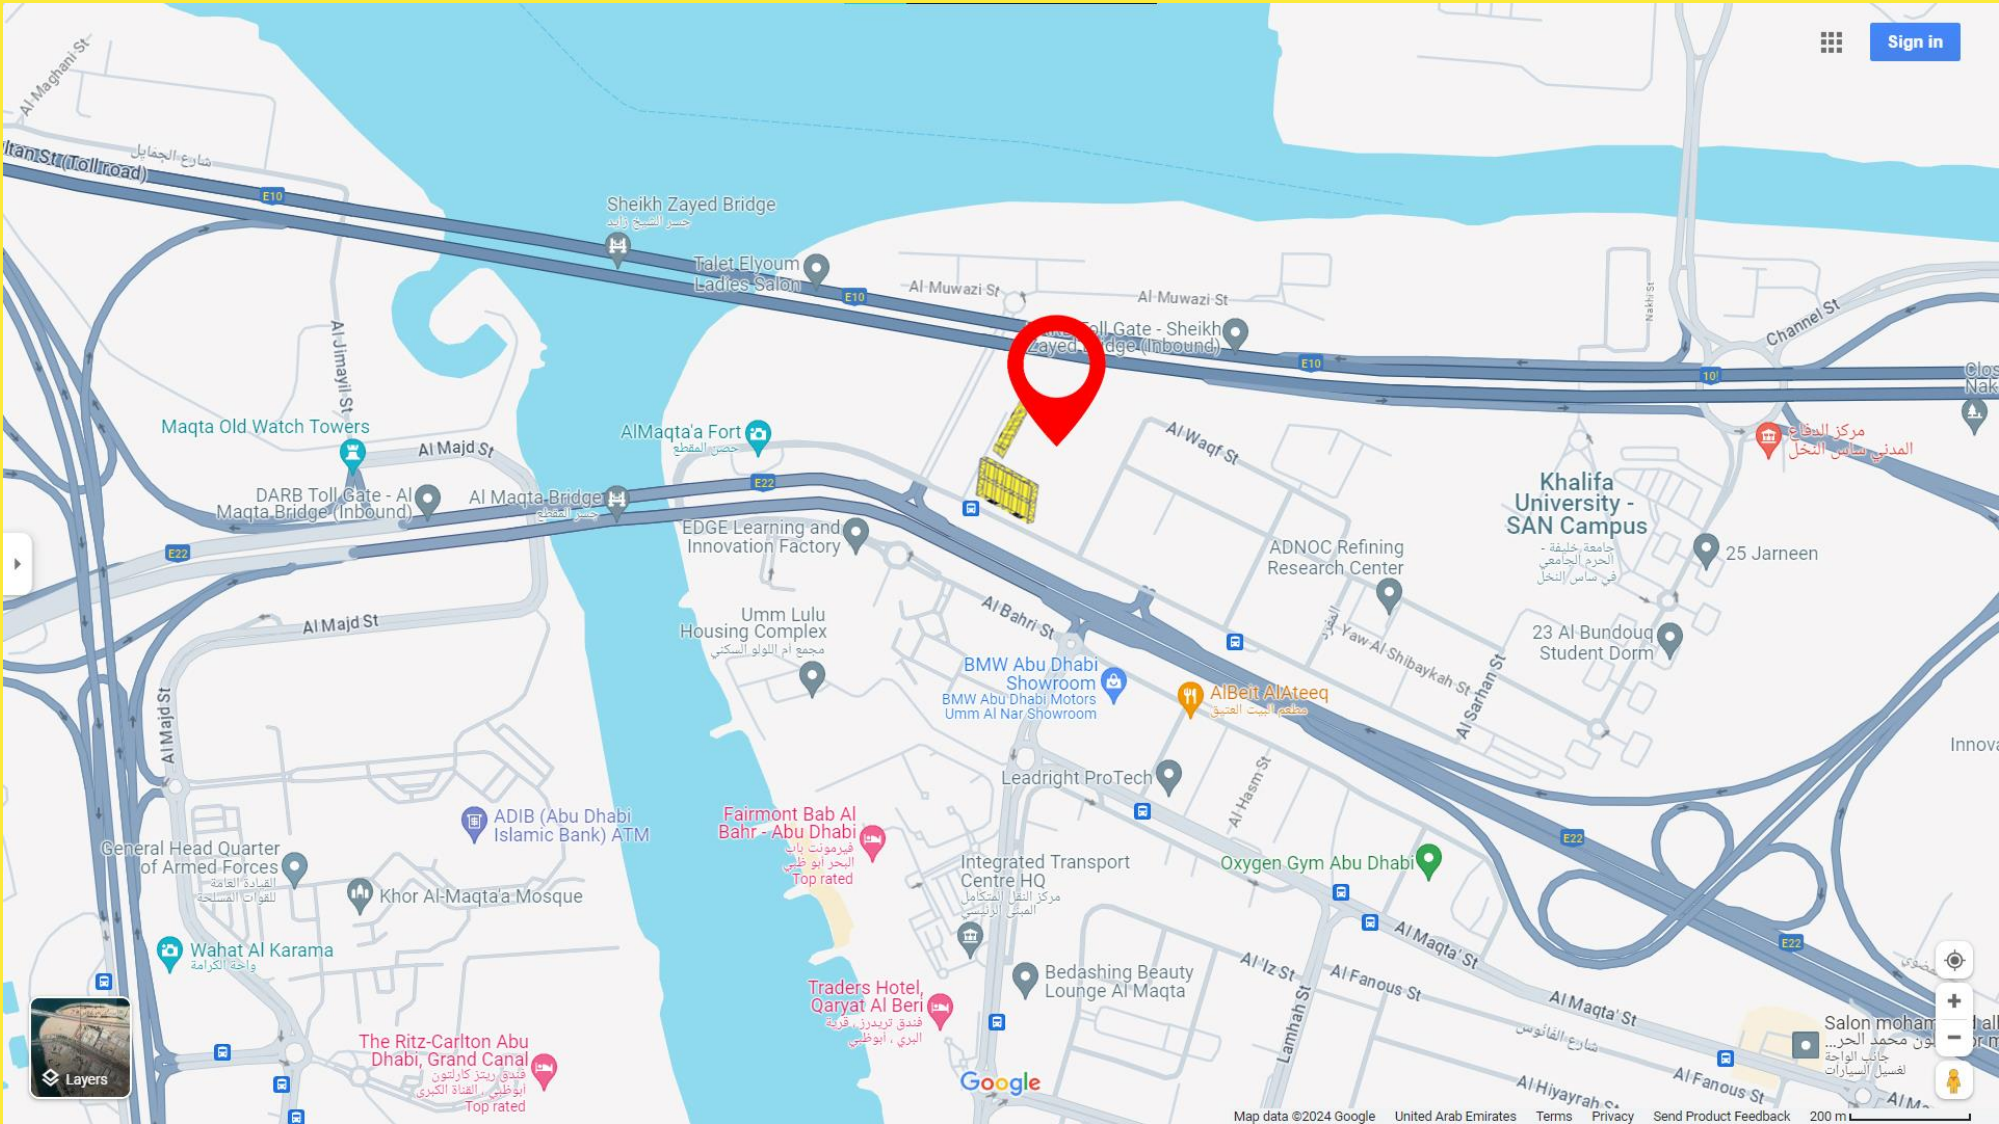

# MAP LOCATION

## Location Facts:

- The Screen is located near Al Maqtaa Bridge in Abu Dhabi.

# REAL SITE LOCATION

Located near the Al Maqtaa Bridge. It's a very busy location with huge number of vehicle traffic which connect Abu Dhabi city to outer region of UAE.