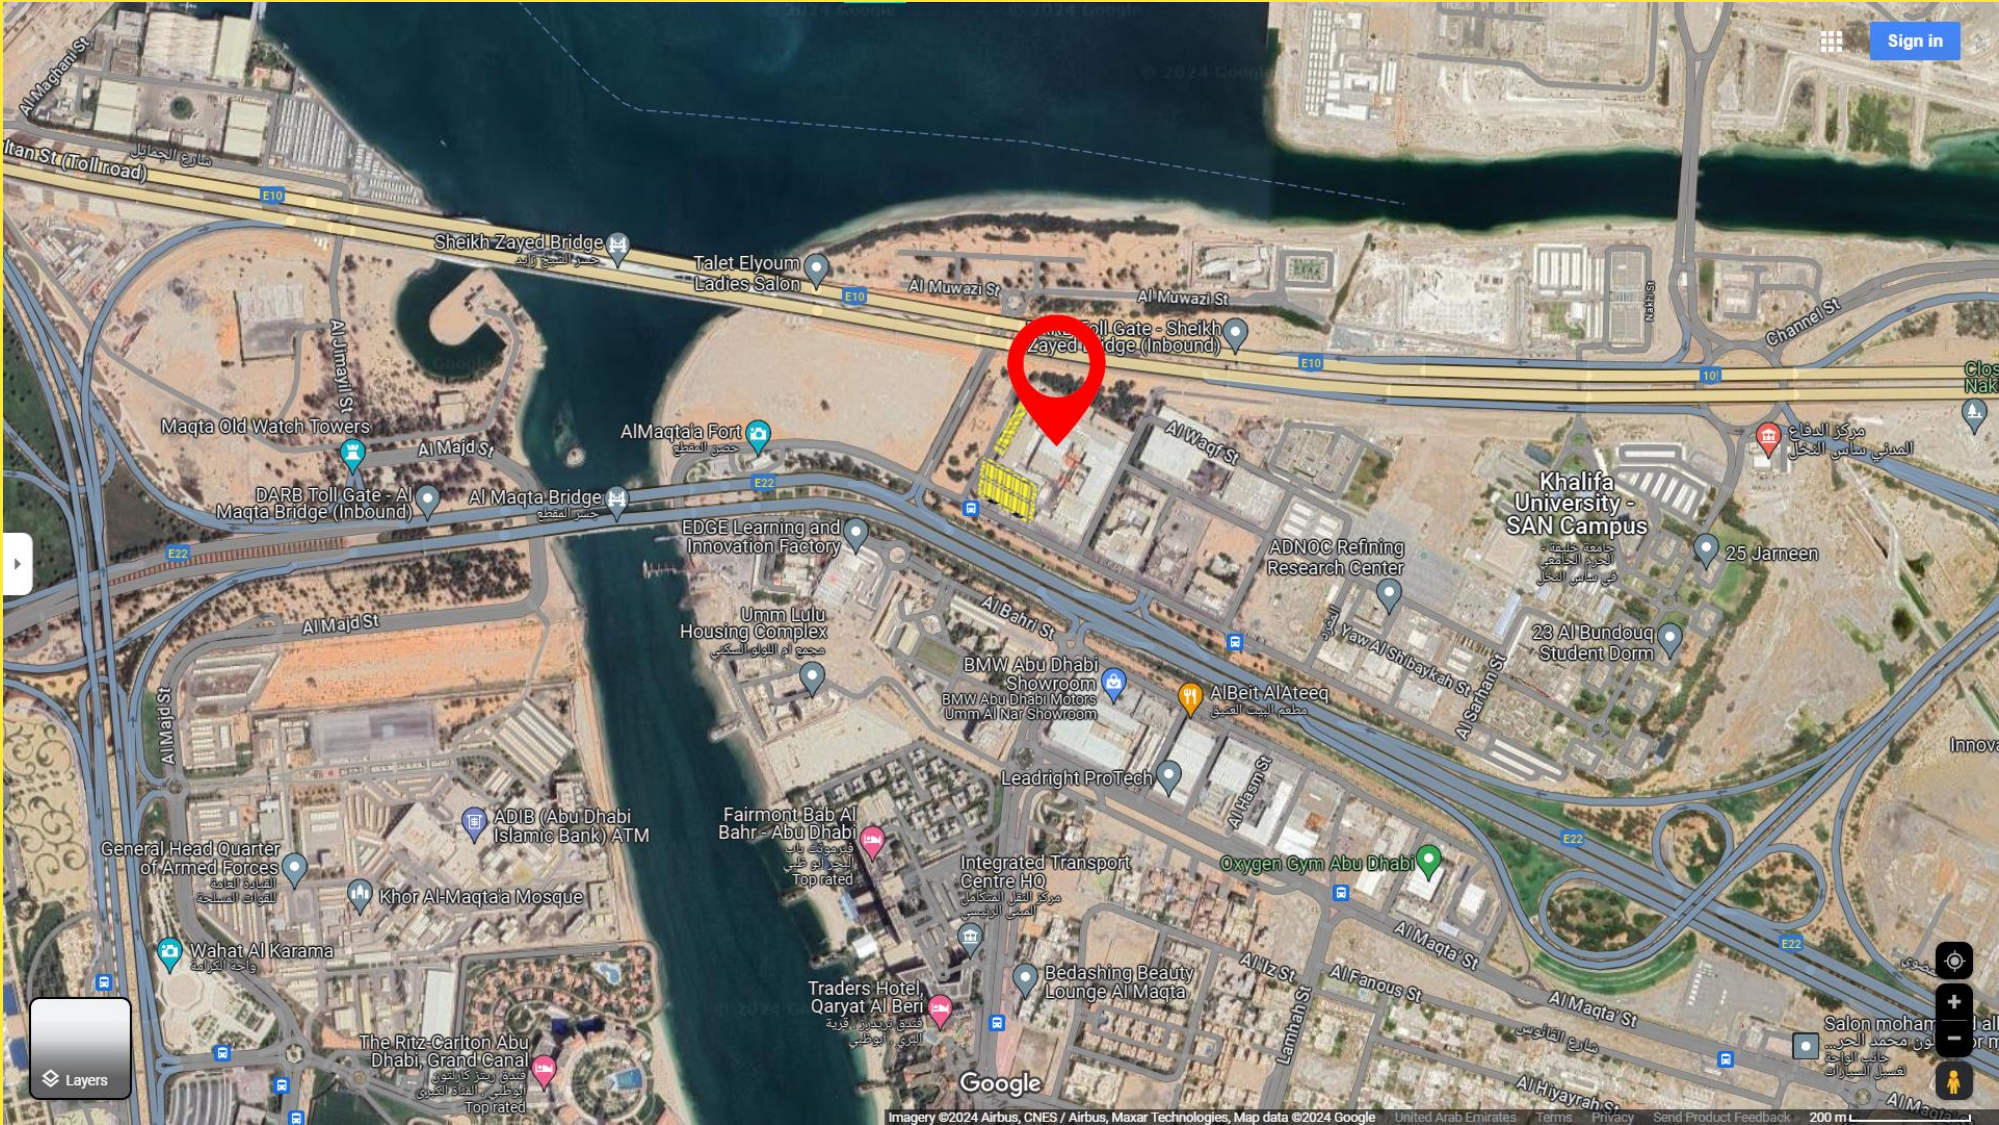

# MAP LOCATION

## Location Facts:

- The Screen is located near Al Maqtaa Bridge in Abu Dhabi.

# REAL SITE LOCATION

Located near the Al Maqtaa Bridge. It's a very busy location with huge number of vehicle traffic which connect Abu Dhabi city to outer region of UAE.